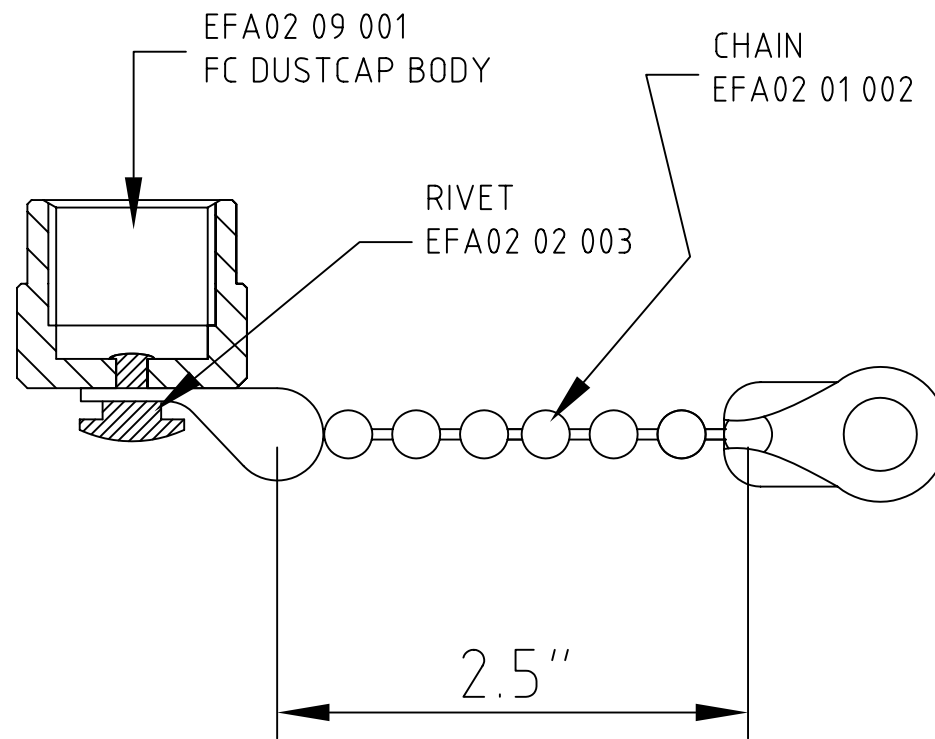

3rd ANG PROJECTION

REV	DESCRIPTION	DATE	APPROVED
1	INITIAL ISSUE	020894	DJD
2	CHAIN WAS EFA02 01 002	140799	CDD
3	NEW CHAIN, REVERT TO EFA02 01 002	180800	CN00223

NOTES:

MATERIAL AS SPECCED	THIS DOCUMENT CONTAINS PROPRIETARY INFORMATION WHICH SHALL NOT BE REPRODUCED, TRANSFERRED TO OTHER DOCUMENTS, DISCLOSED TO OTHERS USED FOR MANUFACTURING OR ANY OTHER PURPOSE WITHOUT THE WRITTEN AUTHORISATION OF EUROPLUS FIBRE OPTICS LTD.
FINISH AS SPECCED	
ICE No:	

DESCRIPTION	FC ADAPTER DUST CAP Stl
-------------	-------------------------

ALL DIMS IN MM UNLESS STATED

GEN TOLS 0 = +/-0.5 0.0 = +/-0.3 0.00 = +/-0.1	EUROPLUS FIBRE OPTICS Europlus House, Thompson Drive, Anglia International Airpark, Rendlesham, Suffolk, IP12 2RQ. Tel: (01394) 445100 Fax: (01394) 445109
---	--

DRAWN CDD	DATE 191196	SIZE	FILE NAME	DWG. No	REV.
CHKD DNL	DATE 191196	SCALE	0209ASSY	EFA02 09 ASSY	3
DO NOT SCALE DRAWING			SCALE 2:1	SHEET 1 of 1	